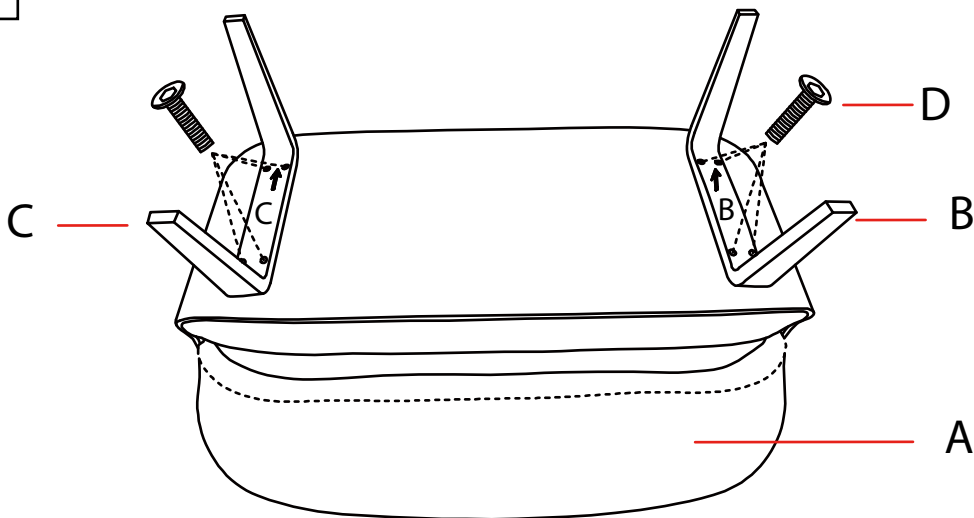

Curvo Tufted Settee

Part # CH-CRV55 XX

121016

PARTS

A

B

C

x 8+1
6x40mm

D

E

1

2