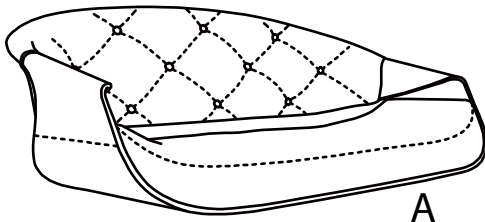

# Curvo Tufted Settee

Part # CH-CRV55 XX

121016

**PARTS**

A

B

C

x 8+1  
6x40mm